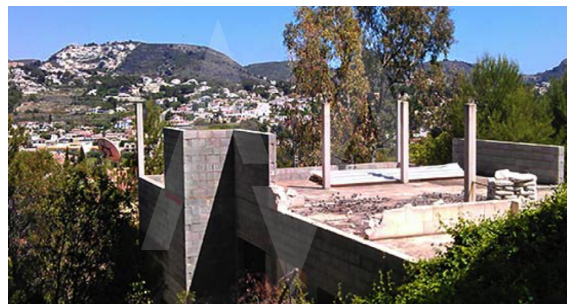

RP1505MOR
Plot In Moraira

Moraira
SOLD

Property features

Community features

Property details

Built size	0 m2
Plot size	1046 m2
Bedrooms	0
Bathrooms	0

City	Moraira
Build	-
Orientation	-
View	Mountain, Panoramic