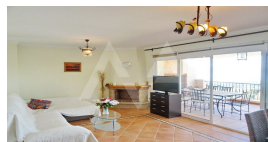

RB2148ALT02
Nice Bungalow In Altea Hills

Altea
€ 370.000

Property features

Alarm
Armored Door
Built-in Wardrobes
Double Glass Windows
Internet Connection
Tv Satellite
Wifi

Community features

24h Security
Concierge
Controlled Access
Game Area
Gardens
Golf Court
Gym
Hotel
Indoor Swimming Pool
Jacuzzi
Paddle Court
Parking
Social Club
Swimming Pool
Tennis Court