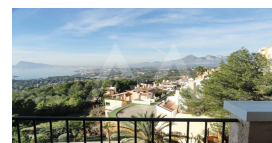

RB2148ALT02
Nice Bungalow In Altea Hills

Altea
€ 370.000

Property features

Alarm
Armored Door
Built-in Wardrobes
Double Glass Windows
Internet Connection
Tv Satellite
Wifi

Community features

24h Security
Concierge
Controlled Access
Game Area
Gardens
Golf Court
Gym
Hotel
Indoor Swimming Pool
Jacuzzi
Paddle Court
Parking
Social Club
Swimming Pool
Tennis Court