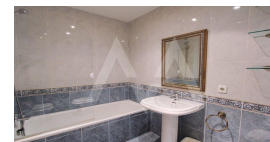

RB2147ALT02
Nice Bungalow In Altea Hills

Altea
€ 255.000

Property features

Alarm
Armored Door
Built-in Wardrobes
Double Glass Windows
Fireplace
Internet Connection
Tv Satellite
Wifi

Community features

24h Security
Concierge
Controlled Access
Game Area
Gardens
Golf Court
Gym
Hotel
Indoor Swimming Pool
Jacuzzi
Paddle Court
Parking
Social Club
Swimming Pool
Tennis Court