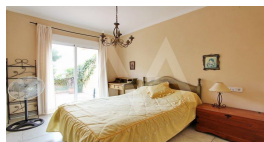

RB2147ALT02
Nice Bungalow In Altea Hills

Altea
€ 255.000

Property features

Alarm
Armored Door
Built-in Wardrobes
Double Glass Windows
Fireplace
Internet Connection
Tv Satellite
Wifi

Community features

24h Security
Concierge
Controlled Access
Game Area
Gardens
Golf Court
Gym
Hotel
Indoor Swimming Pool
Jacuzzi
Paddle Court
Parking
Social Club
Swimming Pool
Tennis Court