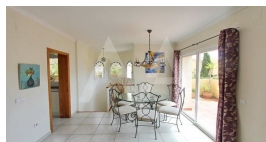

RB2147ALT02
Nice Bungalow In Altea Hills

Altea
€ 255.000

Property features

Alarm
Armored Door
Built-in Wardrobes
Double Glass Windows
Fireplace
Internet Connection
Tv Satellite
Wifi

Community features

24h Security
Concierge
Controlled Access
Game Area
Gardens
Golf Court
Gym
Hotel
Indoor Swimming Pool
Jacuzzi
Paddle Court
Parking
Social Club
Swimming Pool
Tennis Court