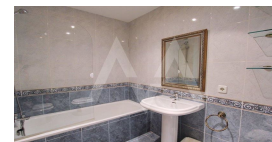

RB2147ALT02
Nice Bungalow In Altea Hills

Altea
€ 255.000

Property features

Alarm
Armored Door
Built-in Wardrobes
Double Glass Windows
Fireplace
Internet Connection
Tv Satellite
Wifi

Community features

24h Security
Concierge
Controlled Access
Game Area
Gardens
Golf Court
Gym
Hotel
Indoor Swimming Pool
Jacuzzi
Paddle Court
Parking
Social Club
Swimming Pool
Tennis Court