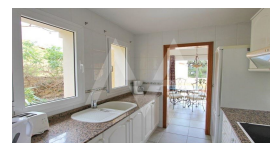

RB2147ALT02
Nice Bungalow In Altea Hills

Altea
€ 255.000

Property features

Alarm
Armored Door
Built-in Wardrobes
Double Glass Windows
Fireplace
Internet Connection
Tv Satellite
Wifi

Community features

24h Security
Concierge
Controlled Access
Game Area
Gardens
Golf Court
Gym
Hotel
Indoor Swimming Pool
Jacuzzi
Paddle Court
Parking
Social Club
Swimming Pool
Tennis Court