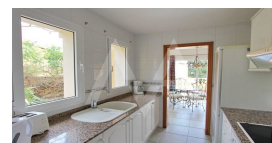

RB2147ALT02
Nice Bungalow In Altea Hills

Altea
€ 255.000

Property features

Alarm
Armored Door
Built-in Wardrobes
Double Glass Windows
Fireplace
Internet Connection
Tv Satellite
Wifi

Community features

24h Security
Concierge
Controlled Access
Game Area
Gardens
Golf Court
Gym
Hotel
Indoor Swimming Pool
Jacuzzi
Paddle Court
Parking
Social Club
Swimming Pool
Tennis Court