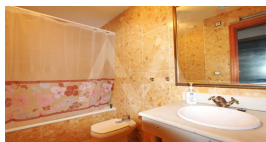

RB2108ALT02
Nice Bungalow In Altea

Altea
€ 136.500