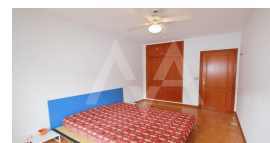

RB2108ALT02
Nice Bungalow In Altea

Altea
€ 136.500

Property features

Alarm
Armored Door
Built-in Wardrobes
Double Glass Windows
Fireplace
Garage
Internet Connection
Storage Room
Tv Satellite
Wifi

Community features

Game Area
Gardens
Golf Court
Gym
Hotel
Indoor Swimming Pool
Jacuzzi
Paddle Court
Parking
Social Club
Sport Center
Swimming Pool
Tennis Court

Property details

Built size	104 m2
Plot size	0 m2
Bedrooms	2
Bathrooms	2
City	Altea
Build	-
Orientation	-
View	Golf
Distance Airport	64 km
Distance Sea	5000 m
Distance Shops	6 km
Dist. City Centre	6 km