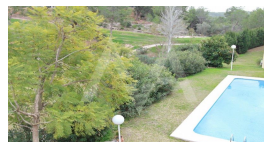

RB2108ALT02
Nice Bungalow In Altea

Altea
€ 136.500