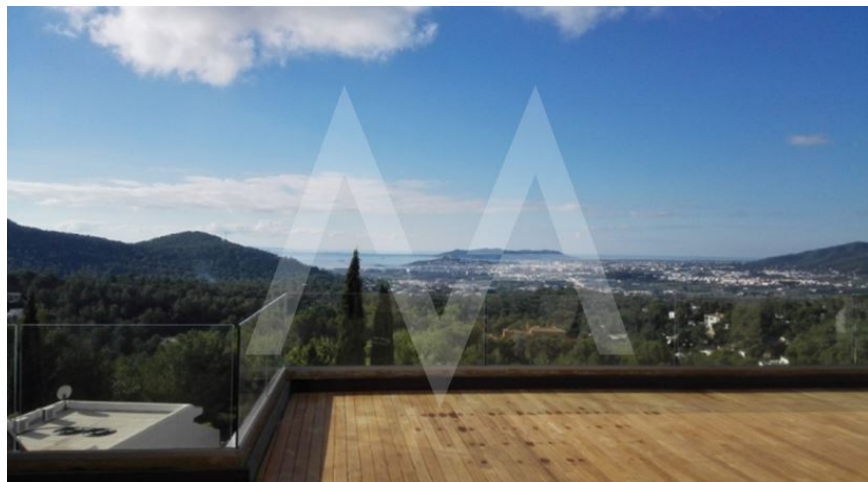

NV2015IBI02
Newly Built Villa In Ibiza

Ibiza
€ 3.450.000

Property features

Alarm
Armored Door
Double Glass Windows
Elevator
Internet Connection
Tv Satellite
Wifi

Community features

15 Min Beach
15 Min Market
15 Min Shops
Game Area
Gardens
Gym
Hotel
Parking
Public Transport
Sport Center