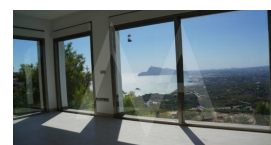

RV1566ALT
Modern Villa With Bay Views

Altea
€ 1.550.000