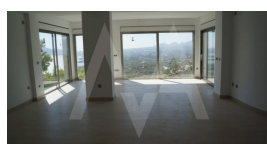

RV1566ALT
Modern Villa With Bay Views

Altea
€ 1.550.000