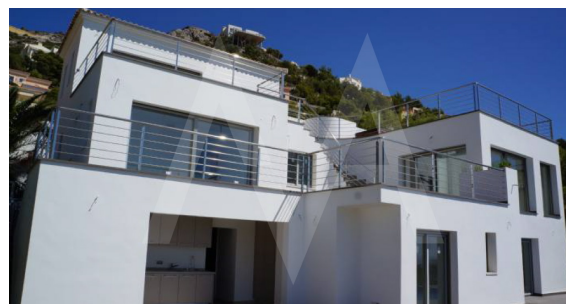

RV1566ALT
Modern Villa With Bay Views

Altea
€ 1.550.000

Property features

- Alarm
- Armored Door
- Barbecue
- Built-in Wardrobes
- Carport
- Double Glass Windows
- Electric Blinds
- Fireplace
- Garage
- Outside Kitchen
- Outside Shower
- Private Parking
- Storage Room
- Tv Satellite
- Waterdeposit
- Wifi
- Wine Cellar

Community features

- 15 Min Beach
- 15 Min Market
- 15 Min Shops
- Barbecue
- Gardens
- Golf Court
- Social Club
- Sport Center
- Swimming Pool
- Tennis Court

Property details

Built size	230 m2
Plot size	800 m2
Bedrooms	4
Bathrooms	4
City	Altea
Build	-
Orientation	West
View	Sea, Mountain, Panoramic
Distance Airport	
Distance Sea	65 km
Distance Shops	1000 m
Dist. City Centre	2 km
	2 km