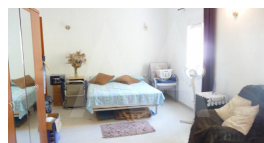

RV1556BE
Nice Villa In Cumbre Del Sol

Benitachell
€ 150.000