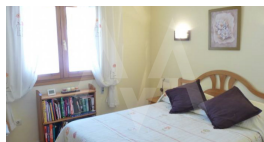

RV1556BE
Nice Villa In Cumbre Del Sol

Benitachell
€ 150.000