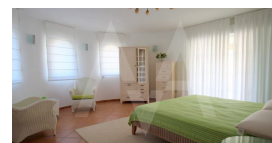

RV1540ALT
Big And Incredible Villa

Altea
ON REQUEST

Property features

Alarm
Armored Door
Barbecue
Built-in Wardrobes
Carport
Double Glass Windows
Dressing Room
Fireplace
Furnished
Garage
Gym
Internet Connection
Jacuzzi
Laundry Room
Outside Kitchen
Outside Shower
Private Parking
Safe-deposit Box
Spa
Storage Room
Tv Satellite
Wifi