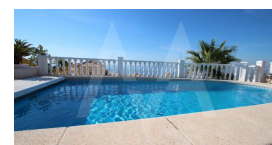

RV1540ALT
Big And Incredible Villa

Altea
ON REQUEST

Property features

Alarm
Armored Door
Barbecue
Built-in Wardrobes
Carport
Double Glass Windows
Dressing Room
Fireplace
Furnished
Garage
Gym
Internet Connection
Jacuzzi
Laundry Room
Outside Kitchen
Outside Shower
Private Parking
Safe-deposit Box
Spa
Storage Room
Tv Satellite
Wifi

Community features

15 Min Beach
15 Min Market
15 Min Shops
24h Security
Concierge
Controlled Access
Game Area
Gardens
Gym
Hotel
Jacuzzi
Paddle Court
Parking
Public Transport
Social Club
Sport Center
Swimming Pool
Tennis Court