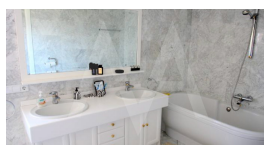

RV1540ALT
Big And Incredible Villa

Altea
ON REQUEST

Property features

Alarm
Armored Door
Barbecue
Built-in Wardrobes
Carport
Double Glass Windows
Dressing Room
Fireplace
Furnished
Garage
Gym
Internet Connection
Jacuzzi
Laundry Room
Outside Kitchen
Outside Shower
Private Parking
Safe-deposit Box
Spa
Storage Room
Tv Satellite
Wifi