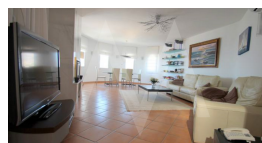

RV1540ALT
Big And Incredible Villa

Altea
ON REQUEST

Property features

Alarm
Armored Door
Barbecue
Built-in Wardrobes
Carport
Double Glass Windows
Dressing Room
Fireplace
Furnished
Garage
Gym
Internet Connection
Jacuzzi
Laundry Room
Outside Kitchen
Outside Shower
Private Parking
Safe-deposit Box
Spa
Storage Room
Tv Satellite
Wifi