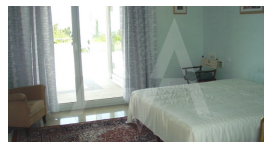

RV1503ALT
Ferrari Villa In Sierra De Altea

Altea
ON REQUEST

Property features

Alarm
Armored Door
Barbecue
Built-in Wardrobes
Carport
Double Glass Windows
Dressing Room
Elevator
Employees Room
Fireplace
Furnished
Game Room
Garage
Gym
Internet Connection
Laundry Room
Library
Private Parking
Storage Room
Technical Room
Wine Cellar