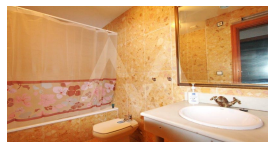

**RB2108ALT02**  
Nice Bungalow In Altea

Altea  
**SOLD**

**Property features**

Alarm  
Armored Door  
Built-in Wardrobes  
Double Glass Windows  
Fireplace  
Garage  
Internet Connection  
Storage Room  
Tv Satellite  
Wifi