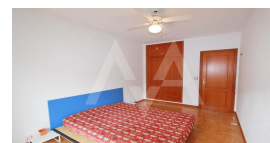

**RB2108ALT02**  
Nice Bungalow In Altea

Altea  
**SOLD**

**Property features**

Alarm  
Armored Door  
Built-in Wardrobes  
Double Glass Windows  
Fireplace  
Garage  
Internet Connection  
Storage Room  
Tv Satellite  
Wifi